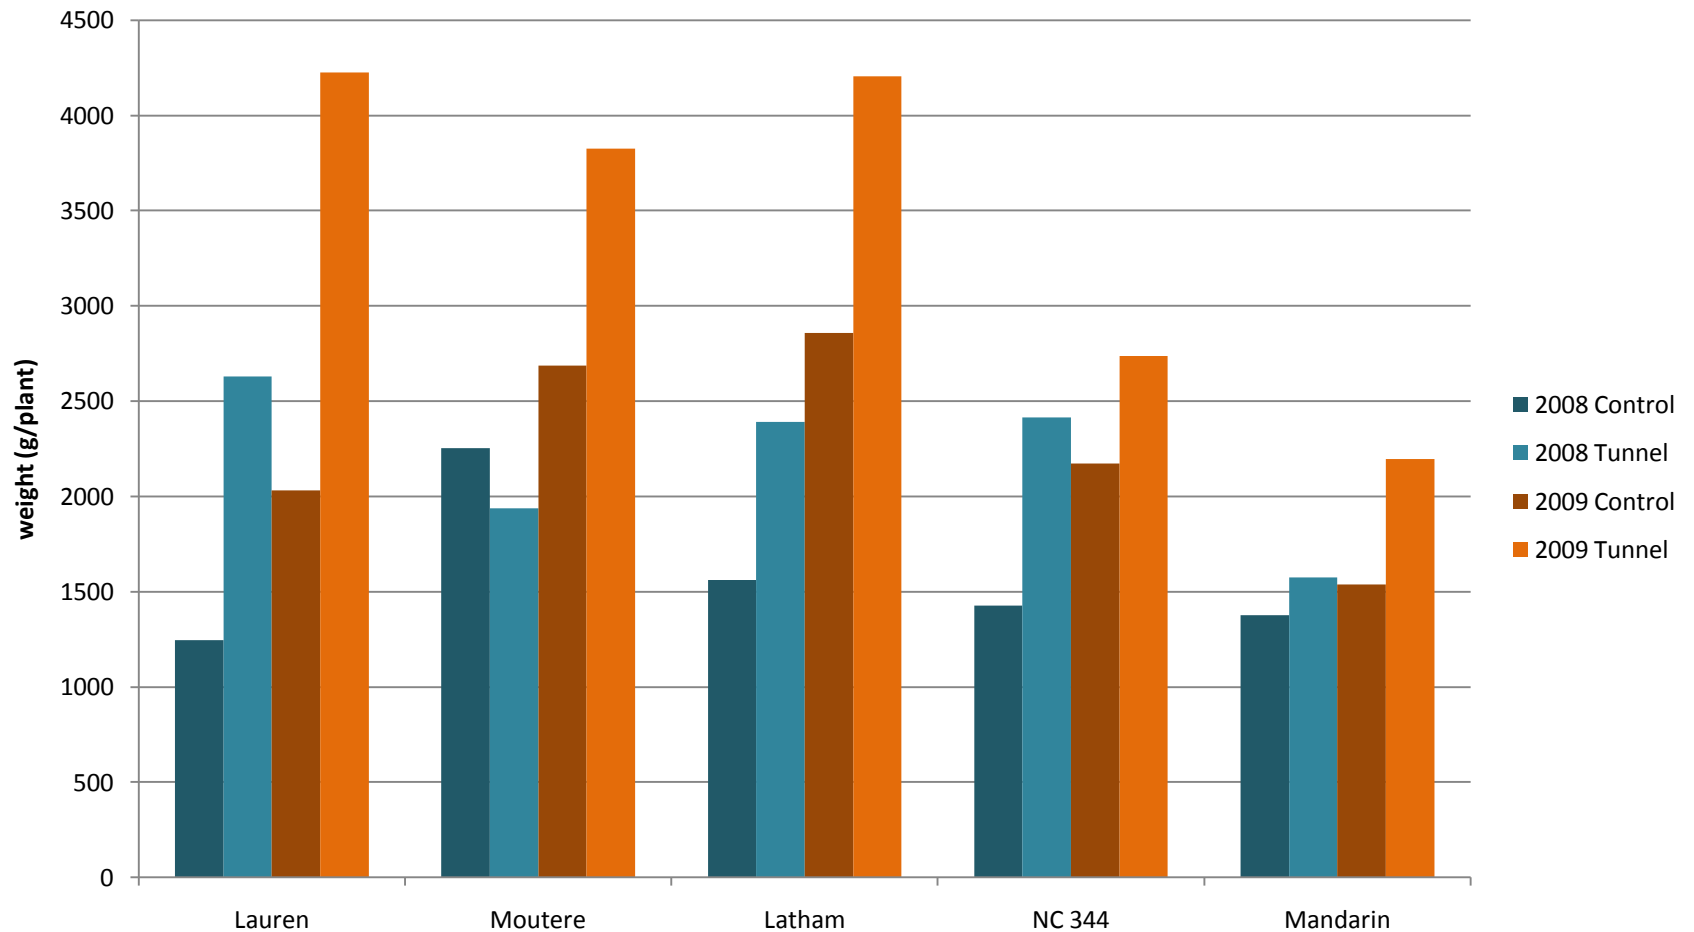

Piedmont Research Station

Floricanne Fruiting Raspberry Marketable Yield

Marketable yield (g/plant)