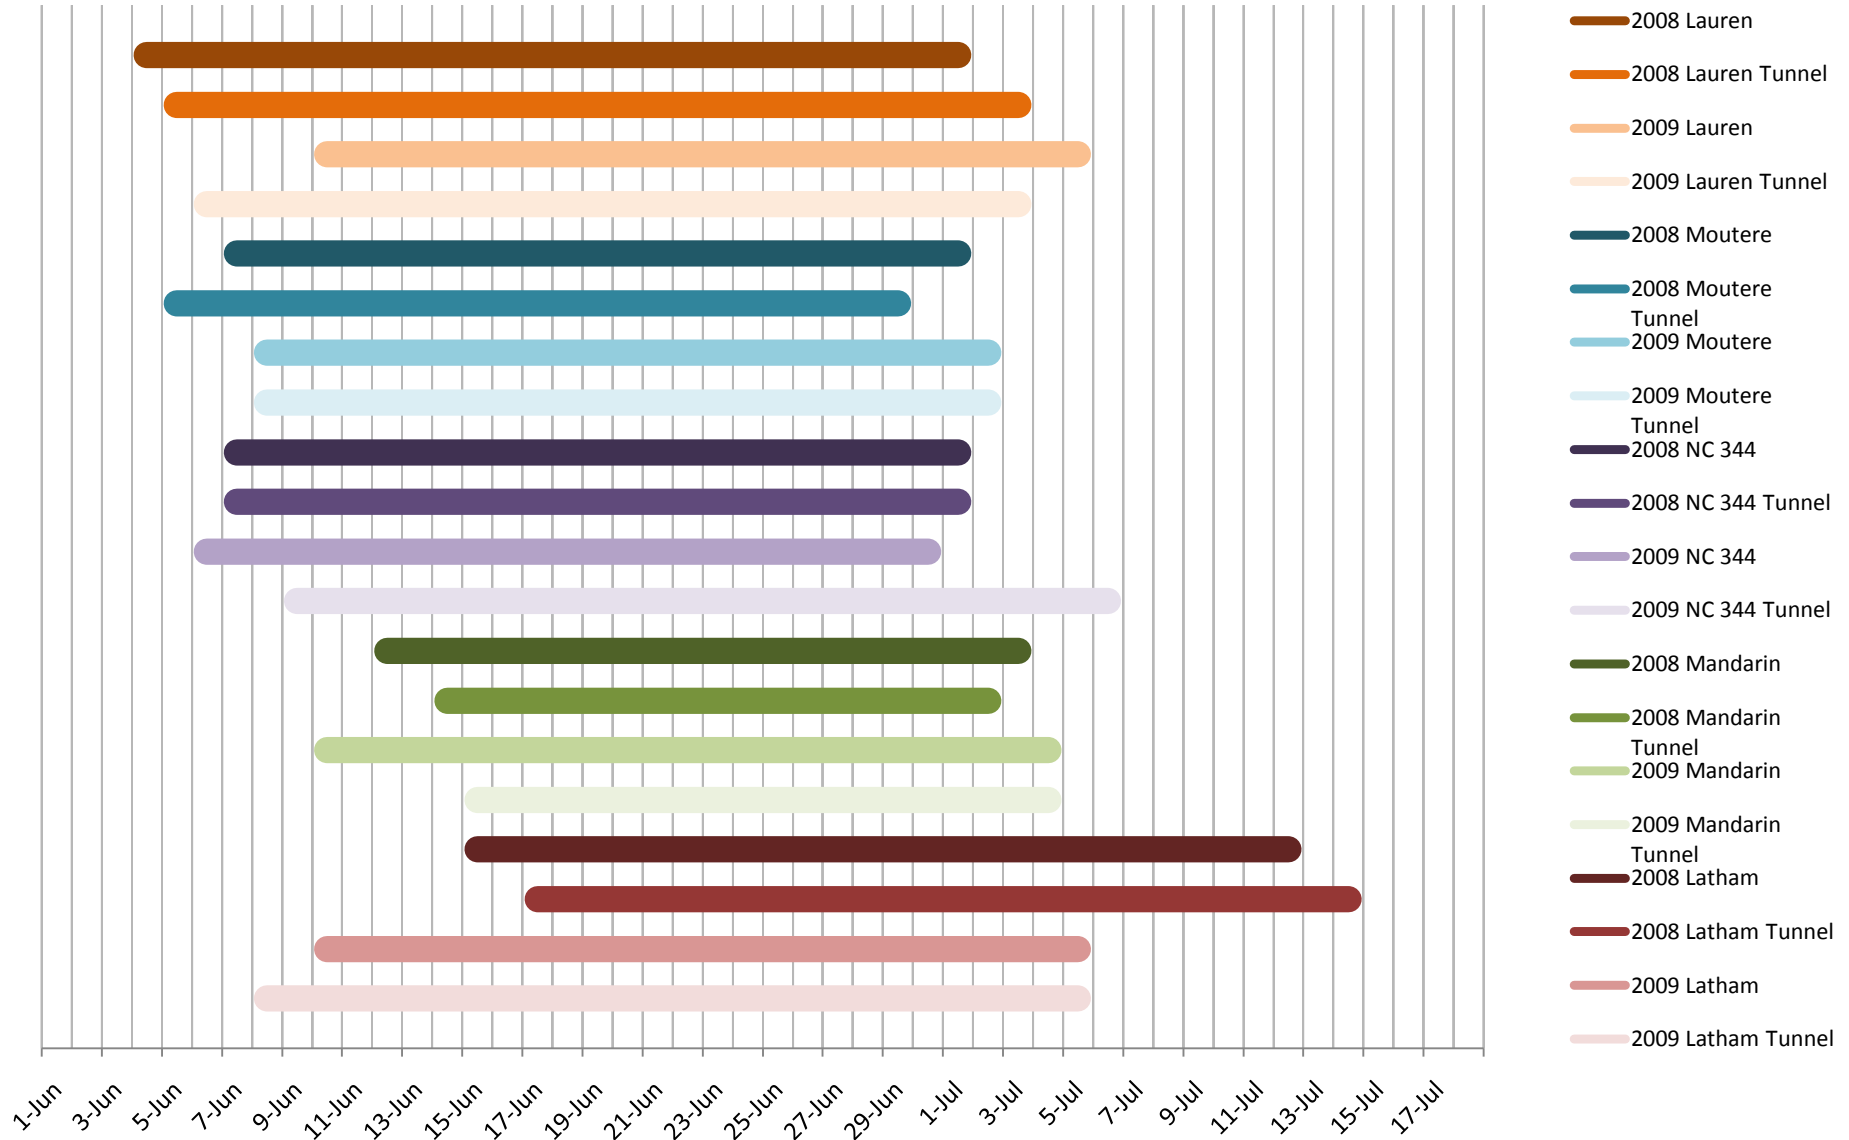

Average Berry weight (g)

Piedmont Research Station

Floricanne Fruiting Raspberry Percentage Marketable Yield (%)

Piedmont Research Station

Floricane Fruiting Raspberry Harvest Dates (5%-95%)

Oxford Tobacco Research Station

2008 and 2009 Harvest

Floricanne Fruiting Blackberry Data

Oxford Tobacco Research Station Floricanne Fruiting Blackberry Total Yield

Total Yield (g/plant)

Oxford Tobacco Research Station

Floricanne Fruiting Blackberry Marketable Yield