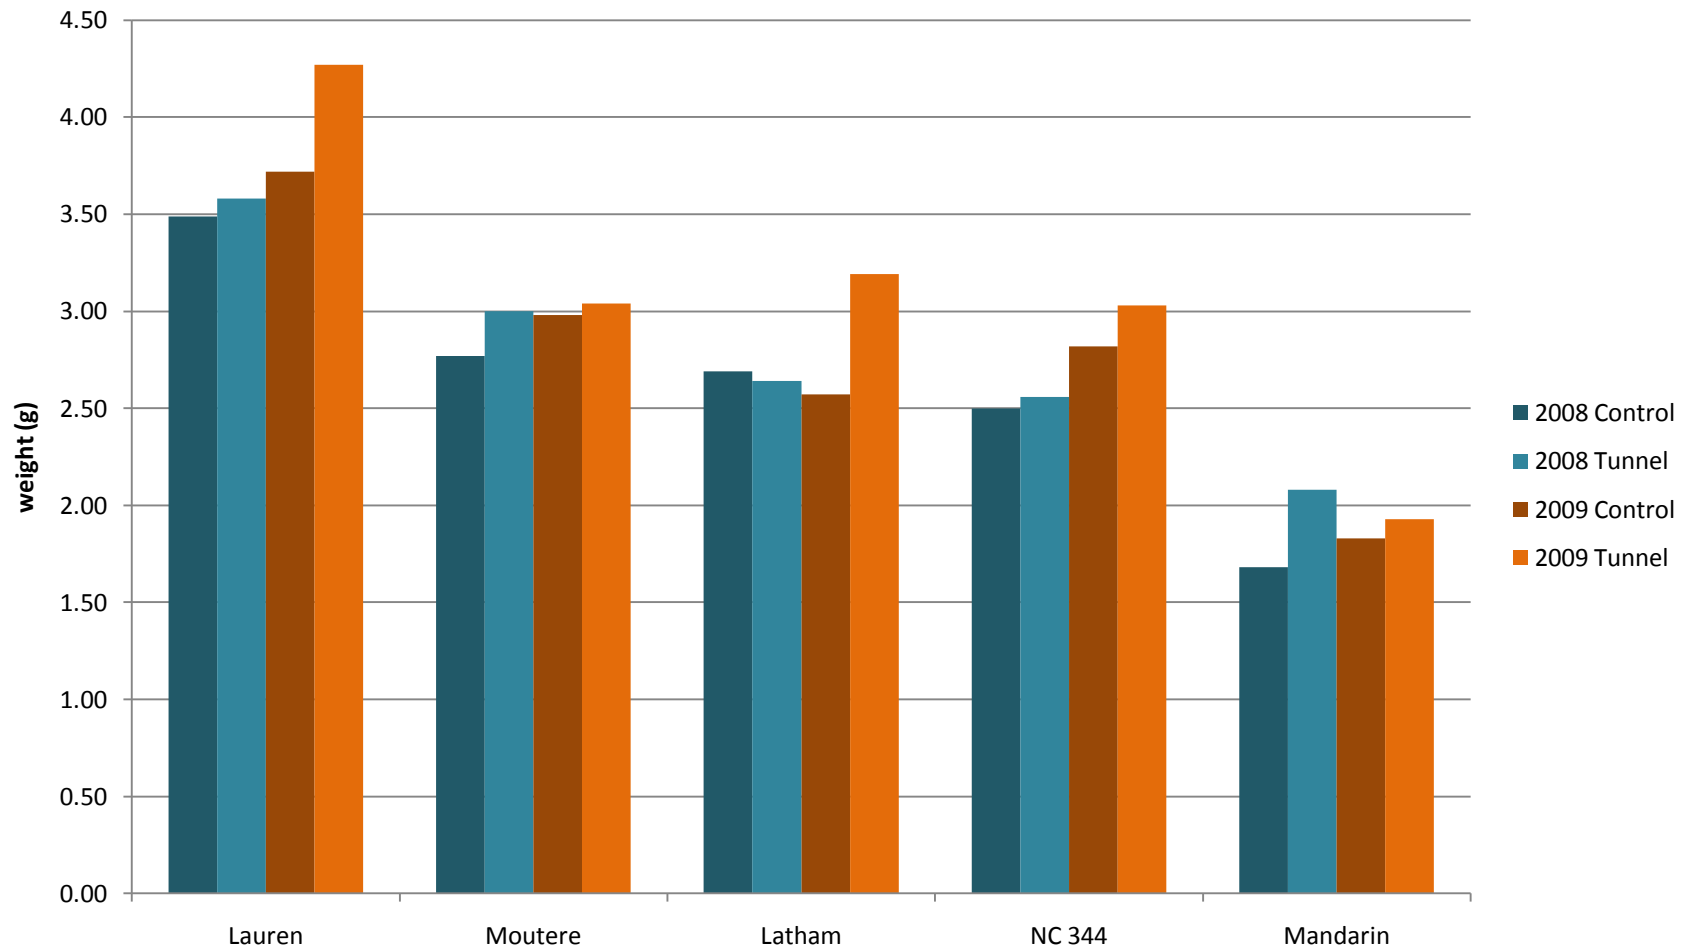

Piedmont Research Station

Floricanne Fruiting Raspberry Average Berry Weight

Average Berry weight (g)