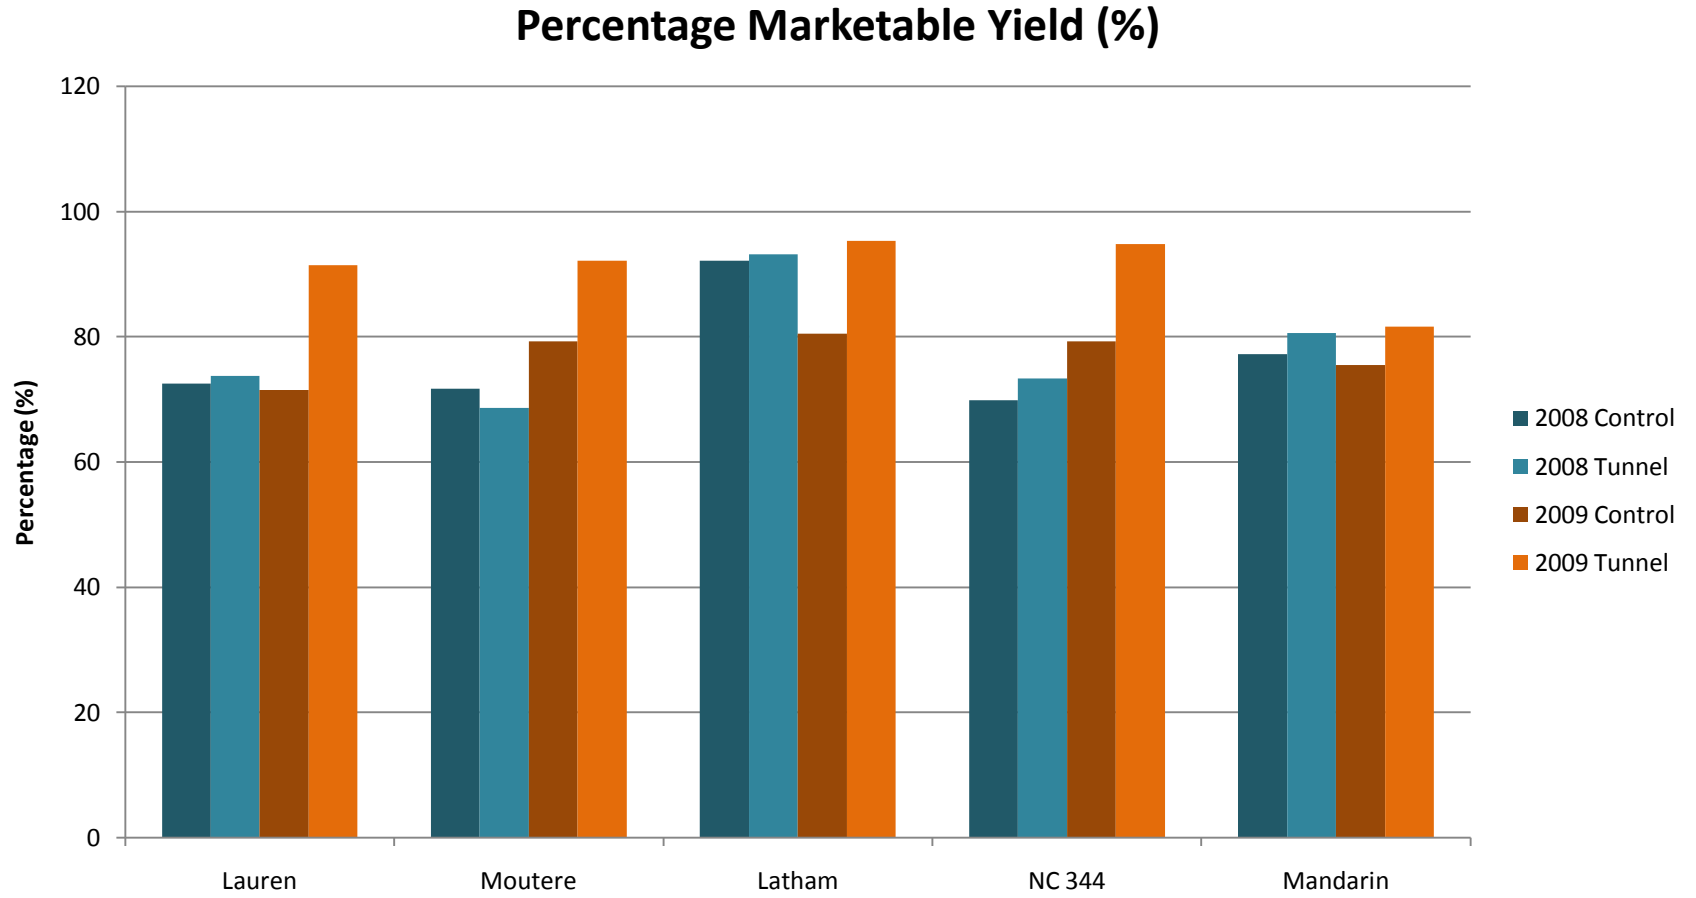

Piedmont Research Station

Floricanne Fruiting Raspberry Percentage Marketable Yield (%)