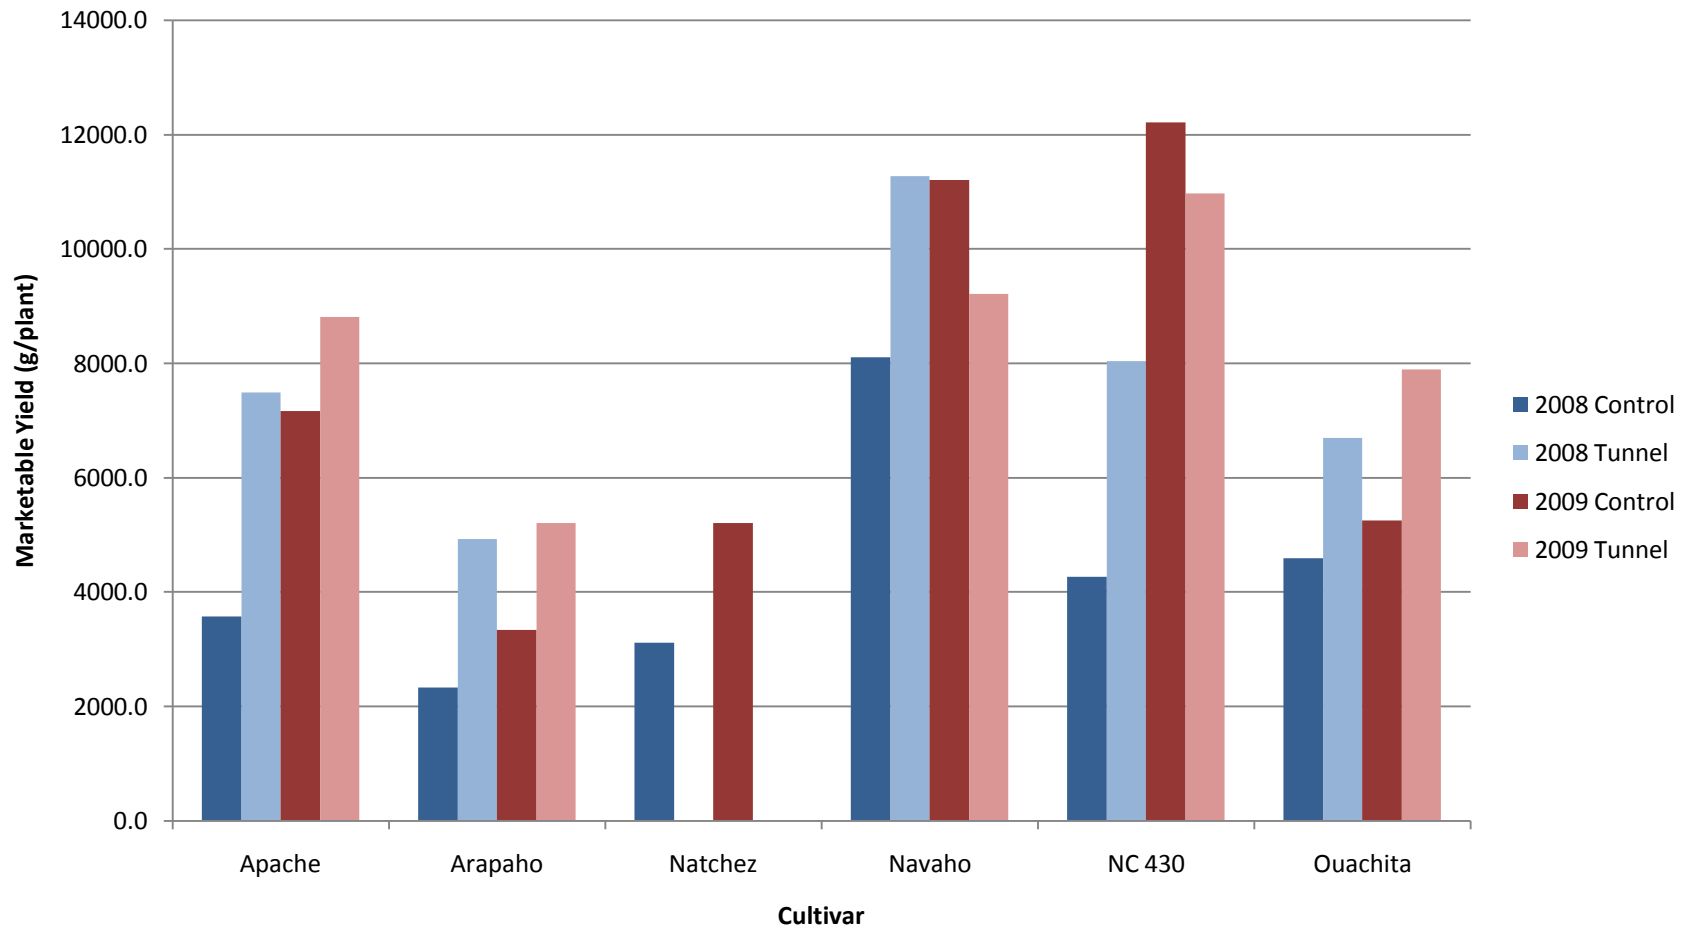

Piedmont Research Station

2008 and 2009 Harvest

Floricanne Fruiting Blackberry Data

Piedmont Research Station

Floricanne Fruiting Blackberry Total Yield

Total yield (g/plant)

Piedmont Research Station

Floricanne Fruiting Blackberry Marketable Yield

Marketable Yield (g/plant)

Piedmont Research Station

Floricanne Fruiting Blackberry Marketable Yield (Control Only)

Marketable Yield (g/plant)

Piedmont Research Station

Floricanne Fruiting Blackberry Marketable Yield (2009 Control and Tunnel)