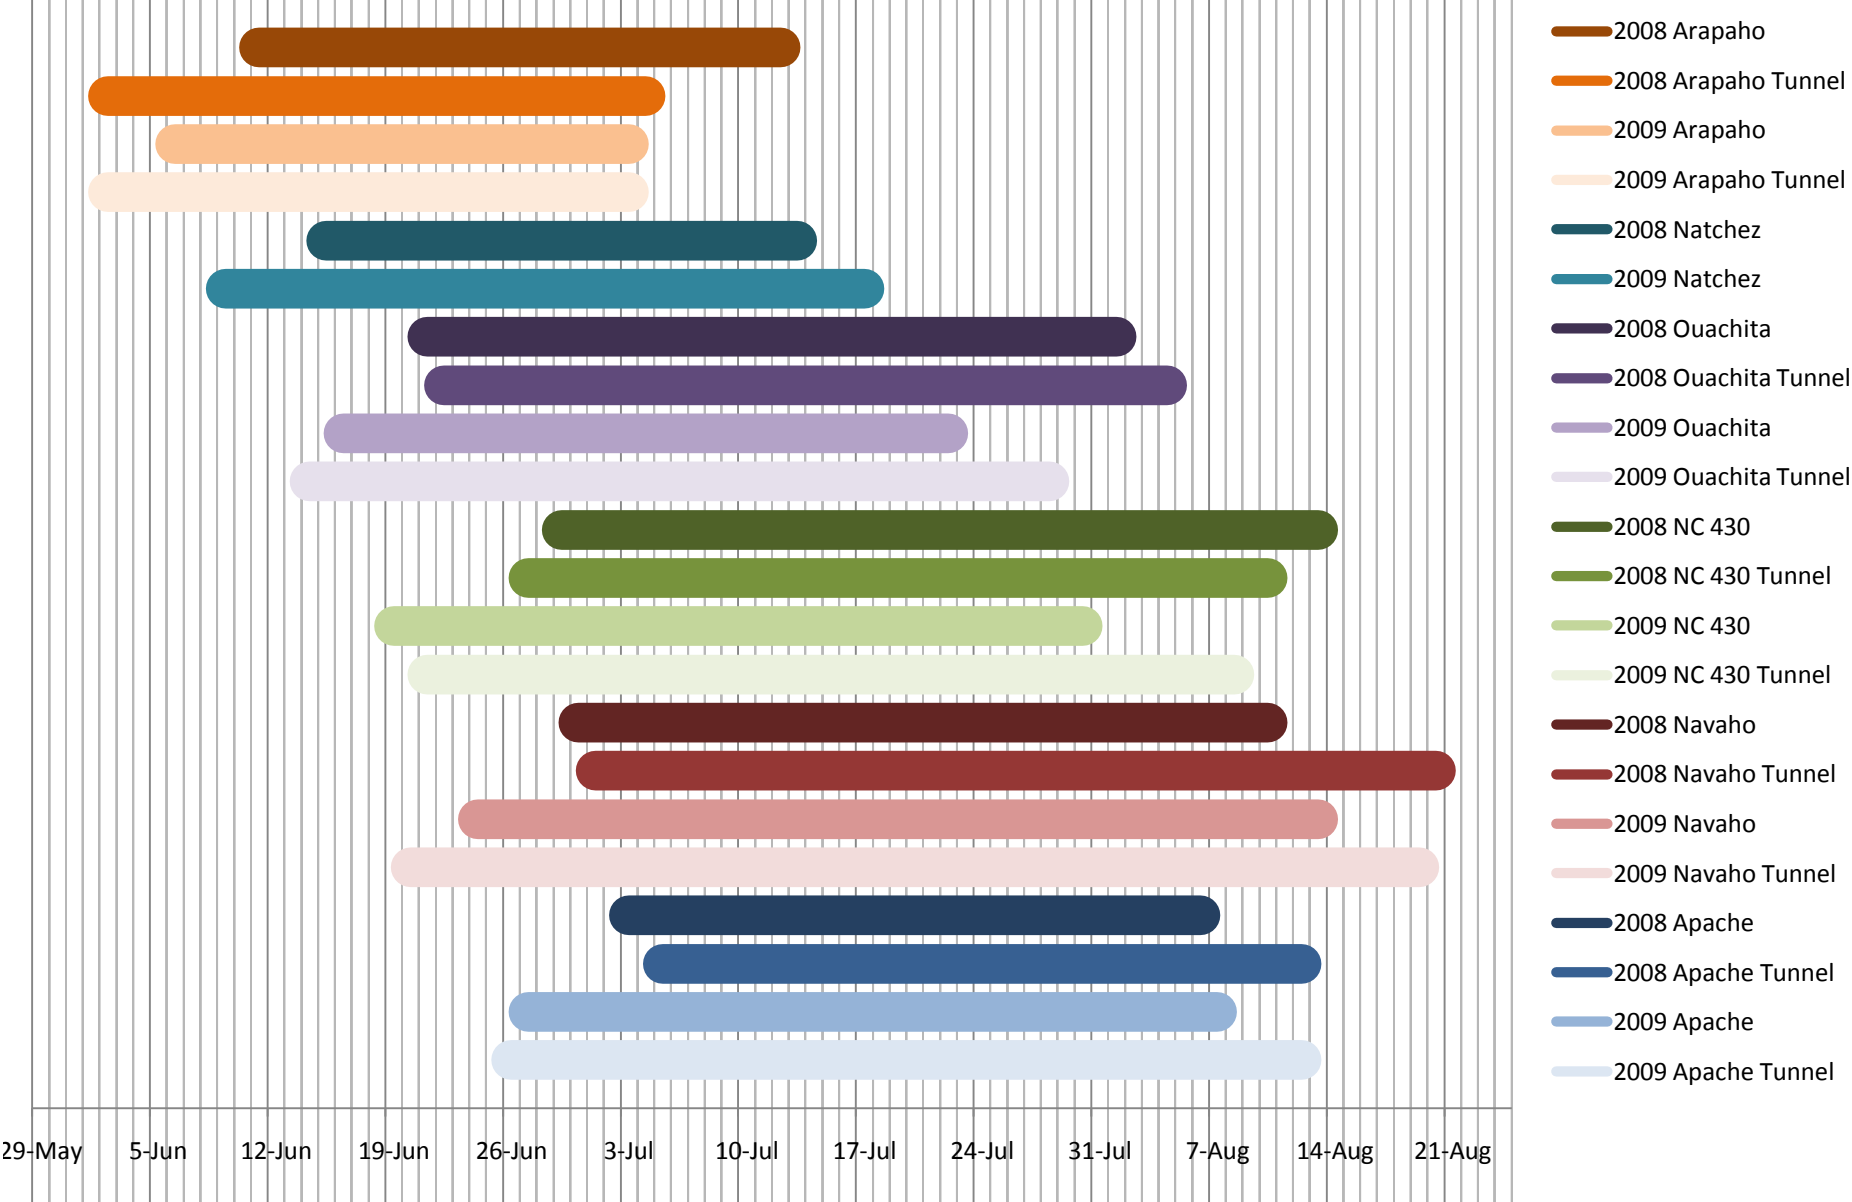

Marketable Yield (g/plant)

Piedmont Research Station

Floricanne Fruiting Blackberry Marketable Yield (Control Only)

Marketable Yield (g/plant)

Piedmont Research Station

Floricanne Fruiting Blackberry Marketable Yield (2009 Control and Tunnel)

Marketable Yield (g/plant)

Piedmont Research Station

Floriscane Fruiting Blackberry Percentage Marketable Weight

Percentage Marketable weight (%)

Piedmont Research Station

Floricanne Fruiting Blackberry Average Berry Weight

Average berry weight (g)

Piedmont Research Station

Floricane Fruiting Blackberry Harvest Dates (5%-95%)

Piedmont Research Station

2008 and 2009 Harvest

Floriscane Fruiting Raspberry Data

Piedmont Research Station