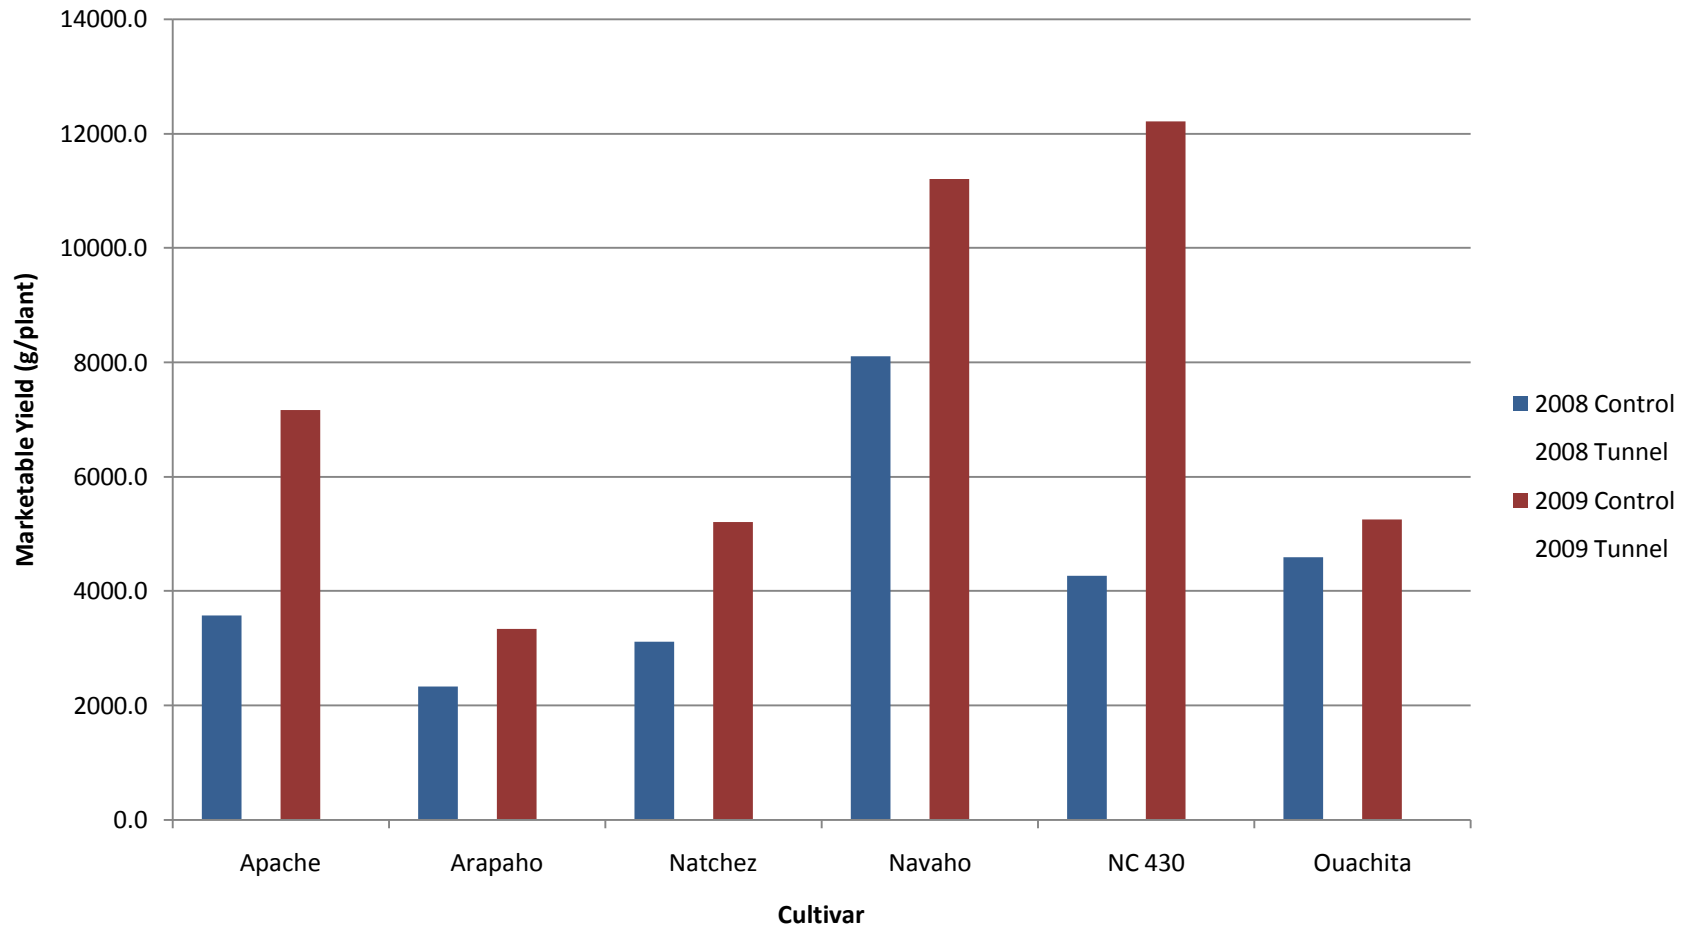

Piedmont Research Station

2008 and 2009 Harvest

Floricanne Fruiting Blackberry Data

Piedmont Research Station

Floricanne Fruiting Blackberry Total Yield

Total yield (g/plant)

Piedmont Research Station

Floricanne Fruiting Blackberry Marketable Yield

Marketable Yield (g/plant)

Piedmont Research Station

Floricanne Fruiting Blackberry Marketable Yield (Control Only)

Marketable Yield (g/plant)

Piedmont Research Station

Floricanne Fruiting Blackberry Marketable Yield (2009 Control and Tunnel)