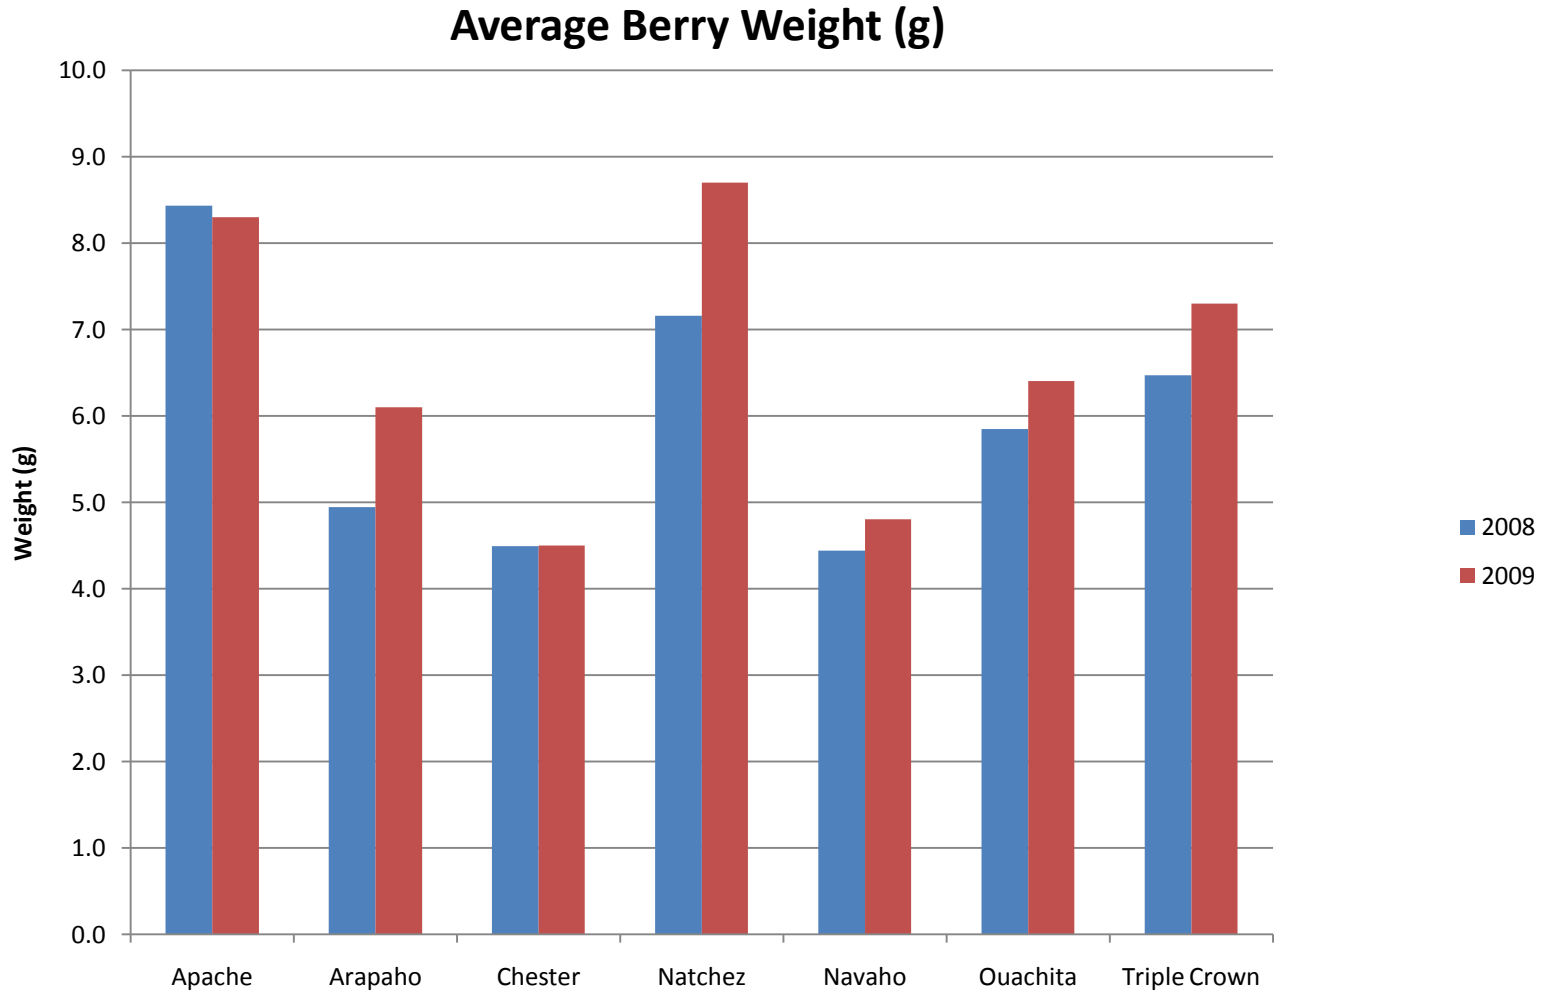

Marketable Yield (g/plant)

Oxford Tobacco Research Station

Florican Fruiting Blackberry Percentage Marketable Yield (%)

Percentage Marketable Yield (%)

Oxford Tobacco Research Station

Floriscane Fruiting Blackberry Average Berry Weight (g)

Oxford Tobacco Research Station

Floriscane Fruiting Blackberry Harvest Dates (5%-95%)