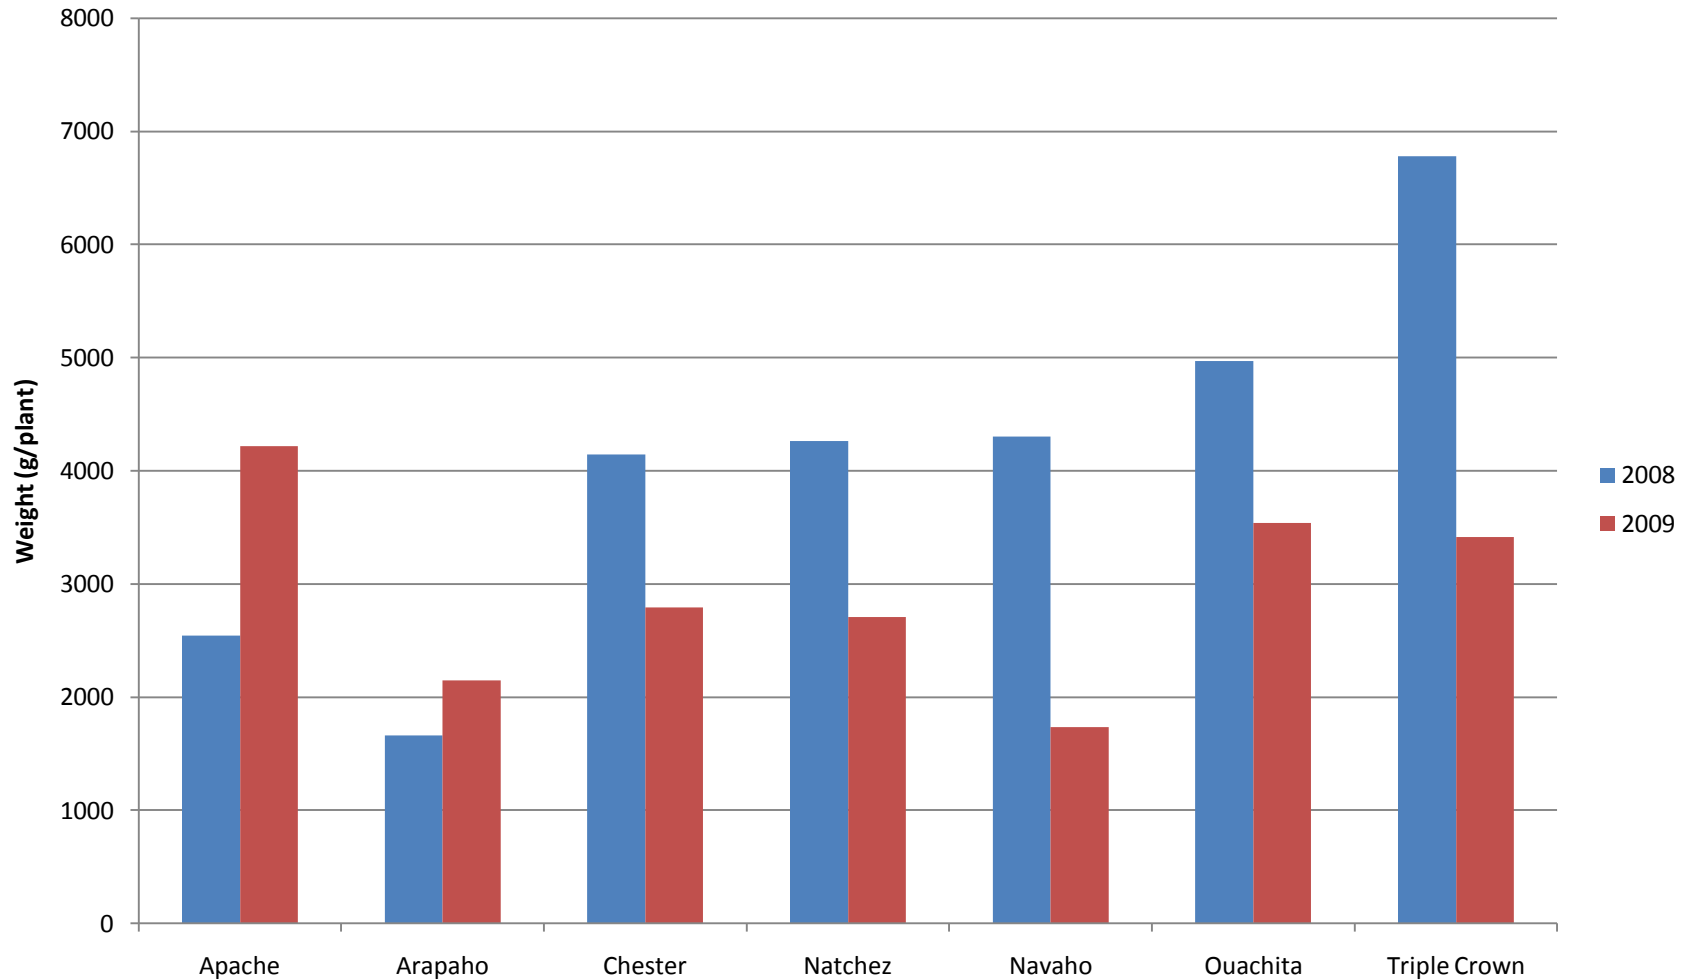

Average Berry weight (g)

Piedmont Research Station

Floricanne Fruiting Raspberry Percentage Marketable Yield (%)

Piedmont Research Station

Floricane Fruiting Raspberry Harvest Dates (5%-95%)

Oxford Tobacco Research Station

2008 and 2009 Harvest

Floricanne Fruiting Blackberry Data

Oxford Tobacco Research Station Floricanne Fruiting Blackberry Total Yield

Total Yield (g/plant)

Oxford Tobacco Research Station

Floricanne Fruiting Blackberry Marketable Yield