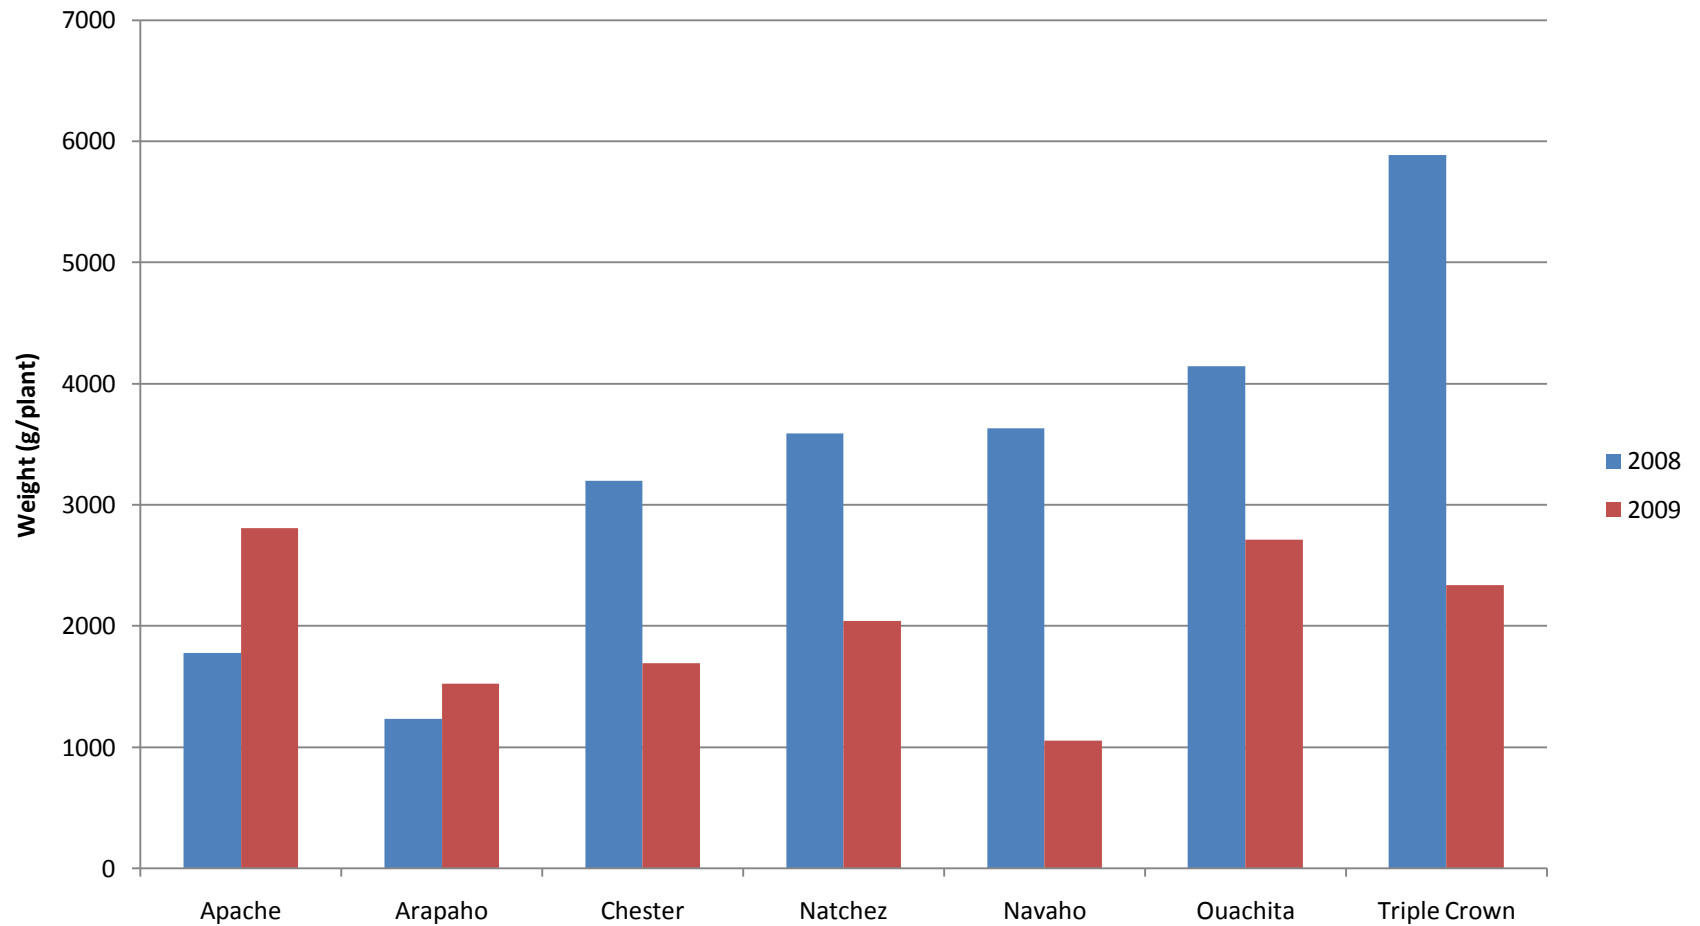

Oxford Tobacco Research Station

Floricanne Fruiting Blackberry Marketable Yield

Marketable Yield (g/plant)