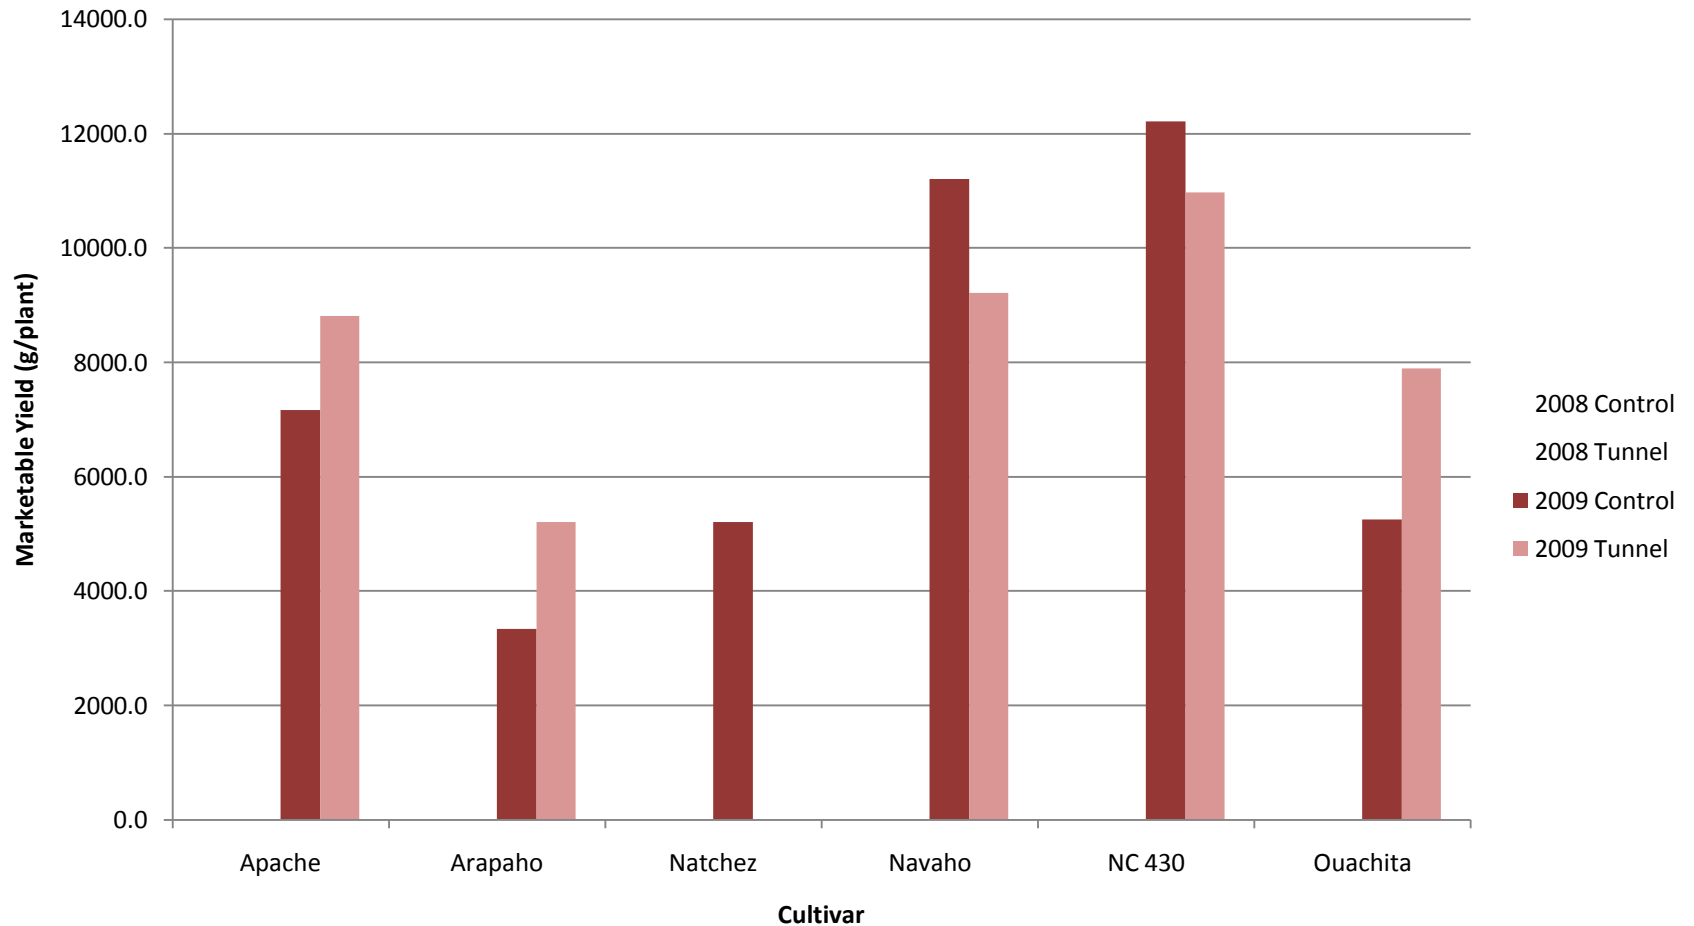

Piedmont Research Station

Floricanne Fruiting Blackberry Marketable Yield (2009 Control and Tunnel)

Marketable Yield (g/plant)