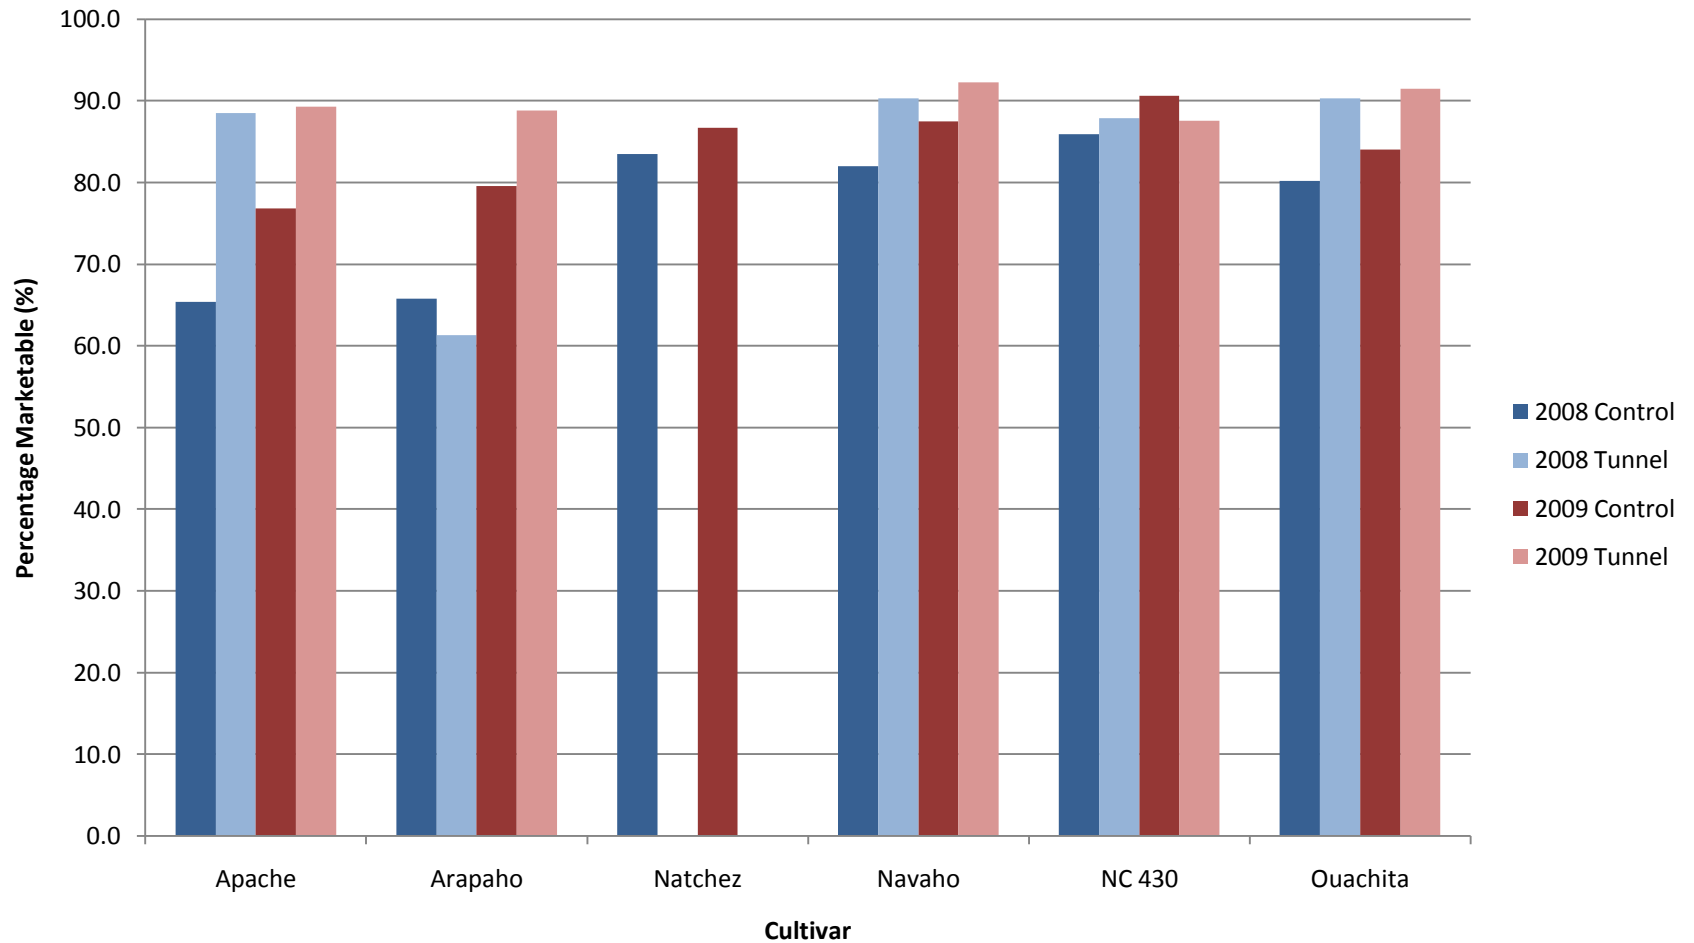

Piedmont Research Station

Floriscane Fruiting Blackberry Percentage Marketable Weight

Percentage Marketable weight (%)