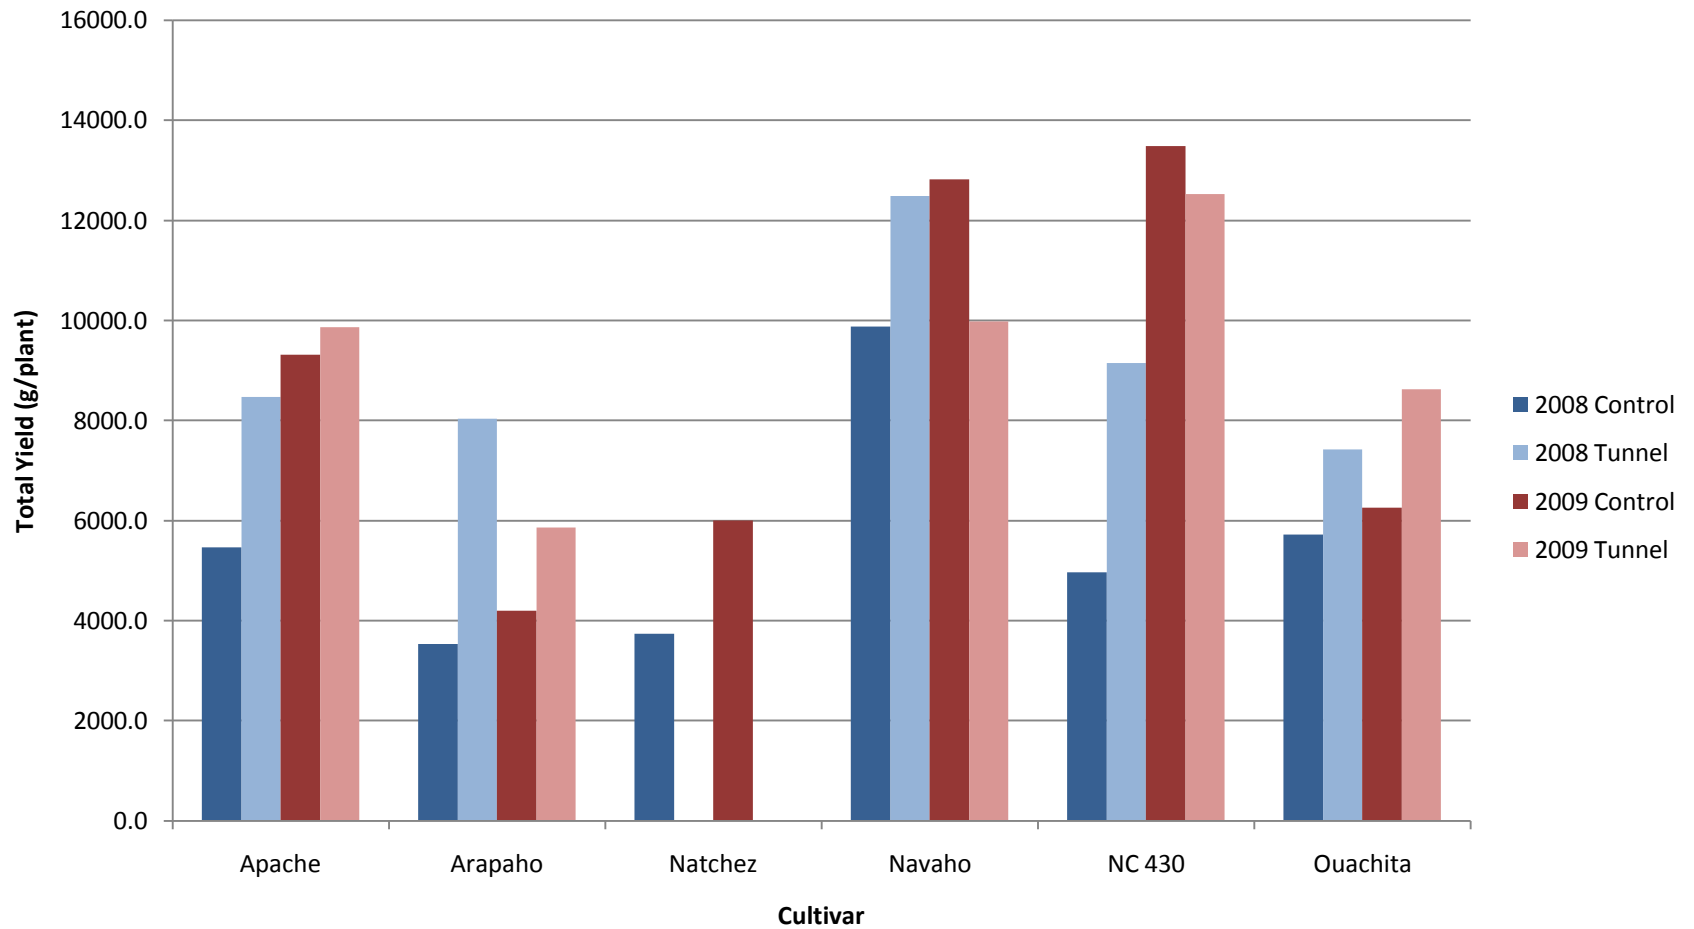

Piedmont Research Station

2008 and 2009 Harvest

Floricanne Fruiting Blackberry Data

Piedmont Research Station

Floricanne Fruiting Blackberry Total Yield

Total yield (g/plant)

Piedmont Research Station

Floricanne Fruiting Blackberry Marketable Yield

Marketable Yield (g/plant)

Piedmont Research Station

Floricanne Fruiting Blackberry Marketable Yield (Control Only)

Marketable Yield (g/plant)

Piedmont Research Station

Floricanne Fruiting Blackberry Marketable Yield (2009 Control and Tunnel)