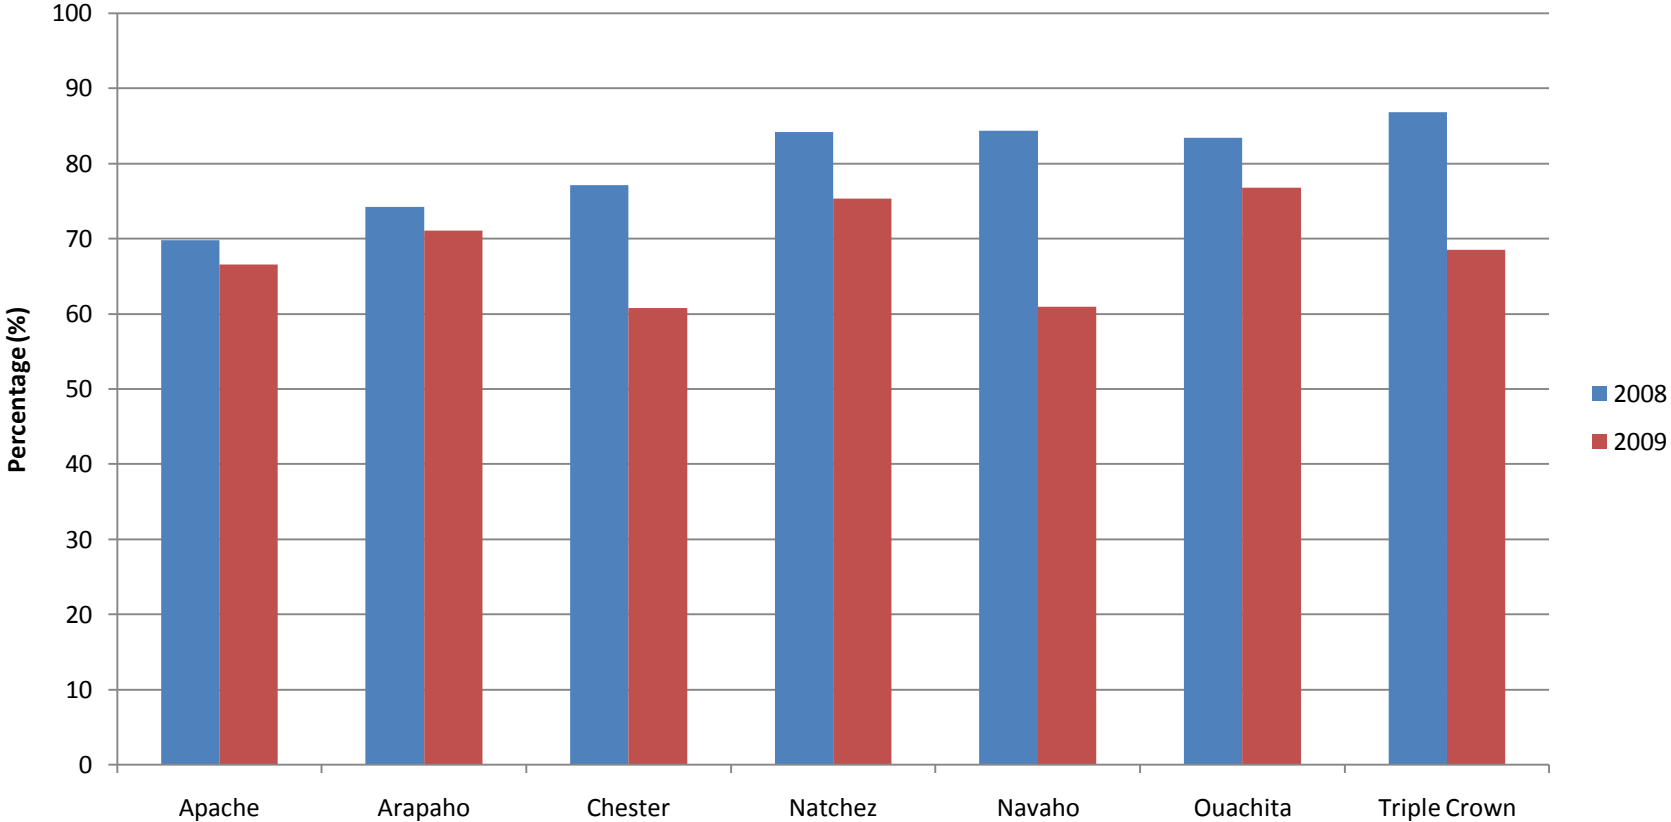

Oxford Tobacco Research Station

Florican Fruiting Blackberry Percentage Marketable Yield (%)

Percentage Marketable Yield (%)