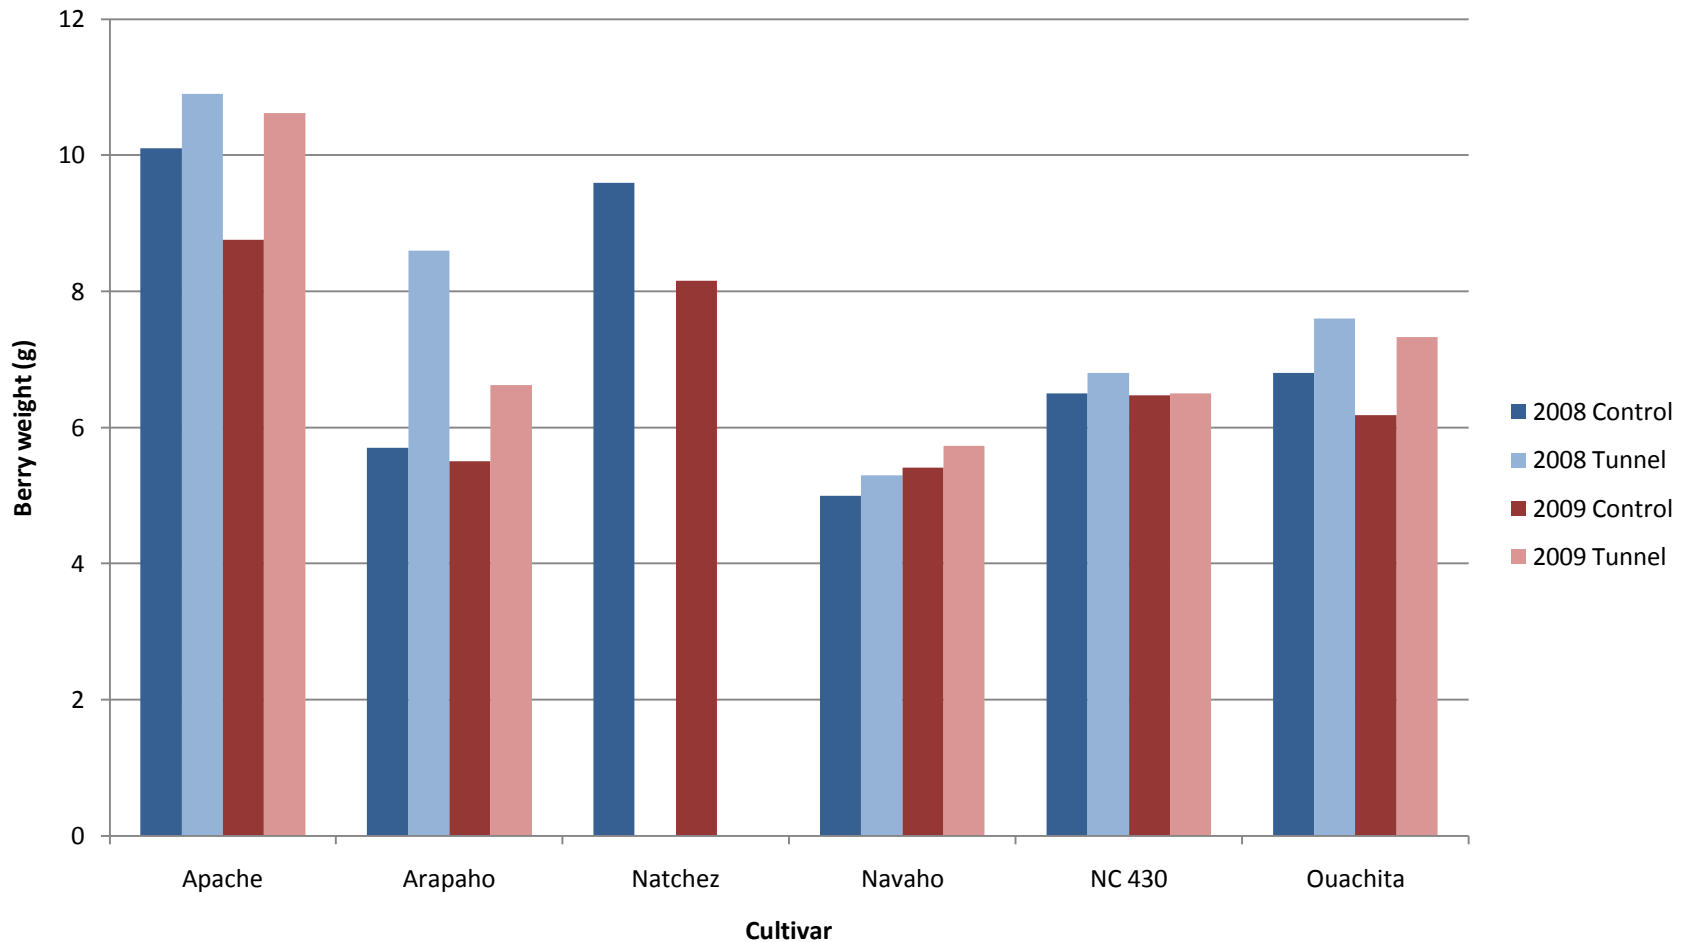

Piedmont Research Station

Floricanne Fruiting Blackberry Average Berry Weight

Average berry weight (g)